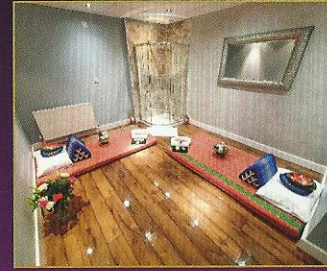

SIMPLY SIAM

Massage Table Room

Individuals' Room with shower facility

Couples' Room with shower facility

Find Us:

1 Station Parade, HG1 1UF

On-street parking is available directly outside.

We are a short distance from the train station, walking down Station Parade towards Bower Road, on the same side.