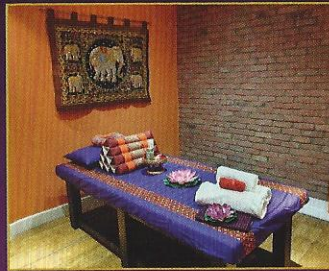

SIMPLY SIAM

Massage Table Room

Individuals' Room with shower facility

Couples' Room with shower facility

Find Us:

1 Station Parade, HG1 1UF

On-street parking is available directly outside.

We are a short distance from the train station, walking down Station Parade towards Bower Road, on the same side.