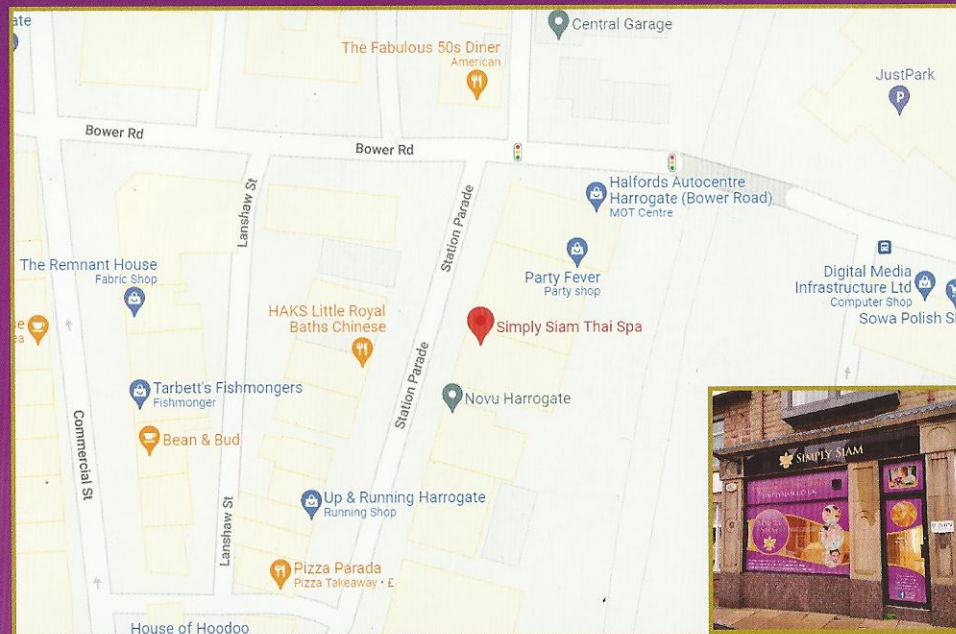

Simply Siam Traditional Thai Spa

Simplysiam.co.uk

Tel: 01423 705480 Mob: 07873 582979